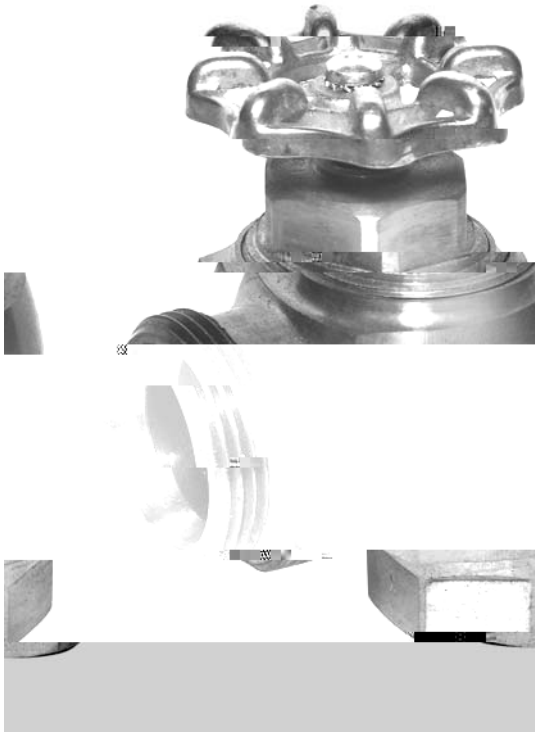

# MI R. Plumb<sup>®</sup> PR. DU TS concealed control Stop

## ► Description

Concealed control stop for hot and cold water supply.

## ► Specifications

Concealed control stop for hot and cold water supply.  
 1. Handle: MI H-730-A  
 1.2. Finish: Chrome